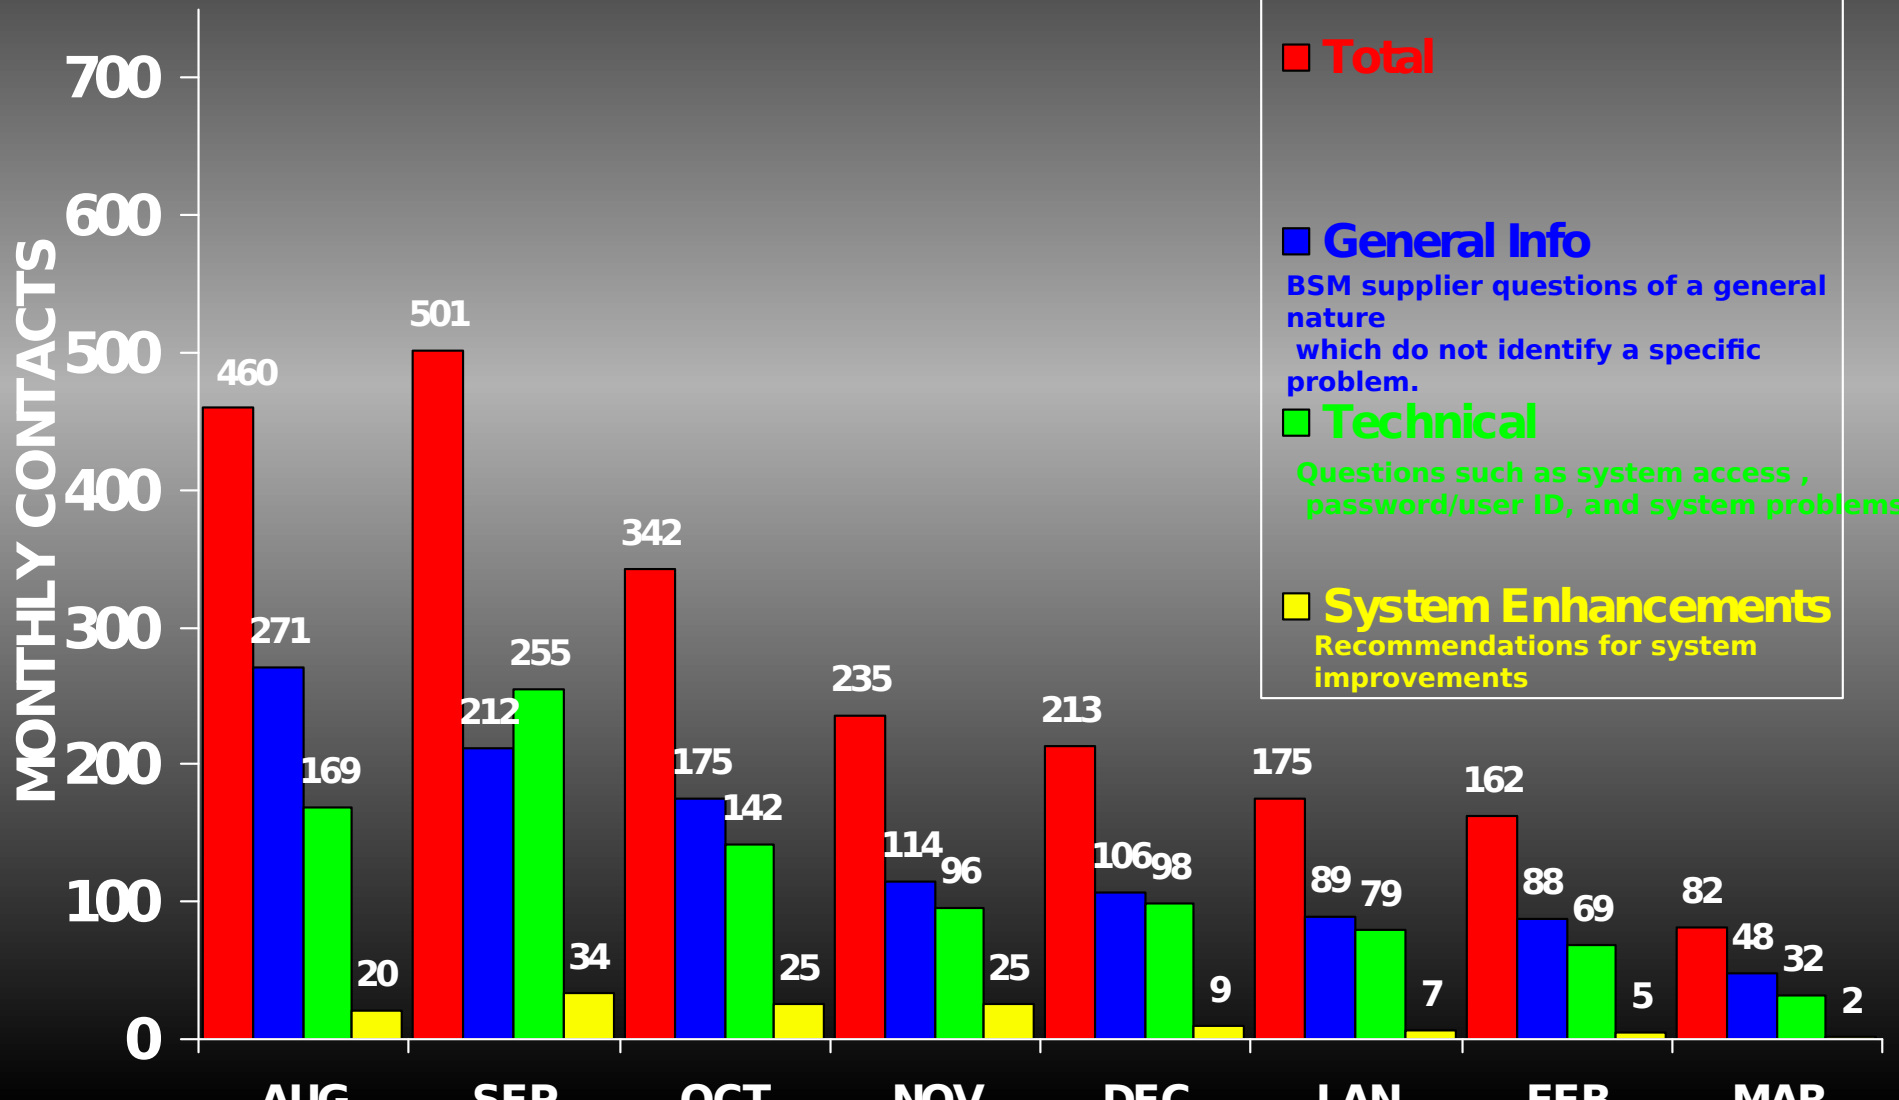

SRweb RELATED CONTACTS

As of 13 MAR 03

SRweb RELATED CONTACTS

WEEK OF 07-13 MAR 03

SRweb ISSUES

Average Resolution Time
WEEK OF 07-13 MAR 03

GOAL: LESS THAN 48 HOURS

SRweb ISSUES

Average Resolution Time (Trend)

GOAL: LESS THAN 48 HOURS